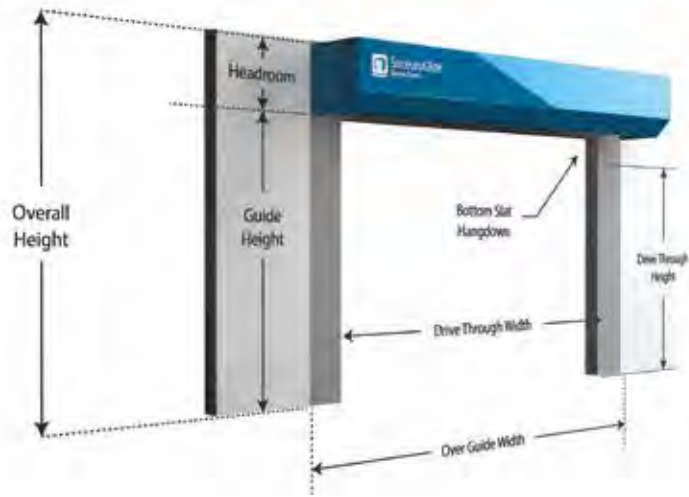

Important information.

Fitting information.

Headroom & Fitting Requirements

SeceuroGlide Original and SeceuroGlide Excel require a minimum of 300 mm headroom for doors up to 2500 mm in opening height and 350 mm headroom for doors up to 3500 mm in opening height. SeceuroGlide Manual requires a minimum headroom of 300 mm. SeceuroGlide Compact requires just 205 mm headroom for doors with an opening height up to 2150 mm.

External Doors

In applications where the door is installed externally the remote control system must be installed either inside the garage or in a waterproof box (not included). The Bottom Slat Transmitter must always be installed on the internal face of the door and is not suitable for applications where it will be exposed to weather or excessive moisture due to condensation. A higher IP rated Bottom Slat Transmitter is available at a surcharge.

Product Restrictions

SeceuroGlide Excel is not available as supply only as it must be fitted by a trained installer. SeceuroGlide Excel doors must always be internally fitted. If the coil needs to be fitted within the opening then an upgraded version of the end plate is available for a surcharge. The low level external override option is not available for SeceuroGlide Excel. All SeceuroGlide Excel doors are supplied with 90 mm guide rails. SeceuroGlide Manual can only be fitted internally and is not available with a hood or fascia.

Important information.

Extreme Weather Conditions

- High winds and high temperatures on double doors can cause increased deflection of the door. It is the installer's responsibility to ensure that the door is spaced off the wall sufficiently to allow for door movement during these extreme weather conditions.
- Darker coloured double doors that are exposed to significant direct sunlight may be susceptible to expansion which may interfere with the operation of the door.
- If a door is situated in an exposed location and subjected to very high winds and driving rain, the SeceuroGlide range does not guarantee against water ingress. As part of the product's testing for the CE marking, the product has not been tested against this and as such is classified as NPD (No Performance Declared).
- Whilst the garage door profiles are primed and coated for the external environment – any doors fitted in coastal environments may be at risk of deterioration due to the weather conditions. Ensure you keep your door clean and follow the instructions for cleaning the door in the operating and maintenance instructions.
- In the event of extreme weather conditions, the vision slats will be susceptible to water ingress and may cause the door to move in extreme gales.

Colours & Powder Coating