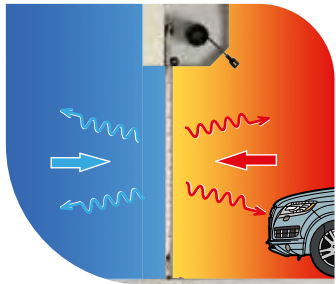

High grade, insulated materials are used to ensure a durable garage door, to protect against the elements.

As the weather gets colder and the nights draw in earlier, light and warmth become more important when using your garage.

The SeceuroGlide range helps retain heat within the garage.

SeceuroSeal
The all-in-one garage door seal

In partnership with the Weather Defender

The optional SeceuroSeal helps reduce further water ingress, keeping the garage dry and clean from outside debris – even in the worst British weather. Fitted on the ground underneath the door, SeceuroSeal is ideal for garages with uneven floors or those that lie at the bottom of a sloping driveway.

When you think about it, your garage is an extension of your home, and it should not be treated much differently from any other room, particularly if the garage is attached to your property. The garage door is often seen as a weak link in the thermal envelope on any home, so choosing an insulated garage door will help to prevent the cold outside air from penetrating into your garage and surrounding living spaces.

Insulation

The CFC-free, foam-filled aluminium slats used in SeceuroGlide garage doors maximise the energy performance of the door, helping to retain heat within the garage and closing off the cold from outside. Insulated slats also boast noise-reducing properties – perfect if your garage is used as a hobby room or workshop. A typical U-value for the slat profiles used on an insulated roller garage door is $5.2 \text{ W} / \text{m}^2\text{K}$.

Lighting

SeceuroGlide lighting options provide the opportunity to have attractive outside lighting. Discreetly fitted as a down light this enhancement to your garage can be programmed to turn on and off automatically in accordance with when you use your garage, or can be left on to allow additional lighting to your outside area, for up to 12 hours. The SeceuroGlide Plus control unit benefits from a built-in courtesy light, helping to light up the inside of your garage.

“The difference in heat loss is significantly reduced with my new door, which means I can continue to use my garage as a craft studio, even in the colder months.”