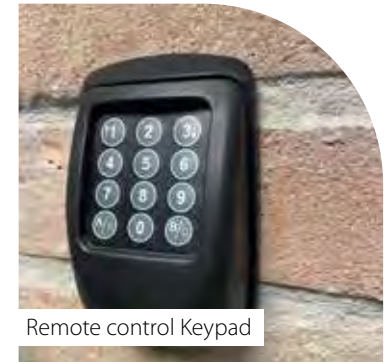

Low Level External Override

Remote control Keypad