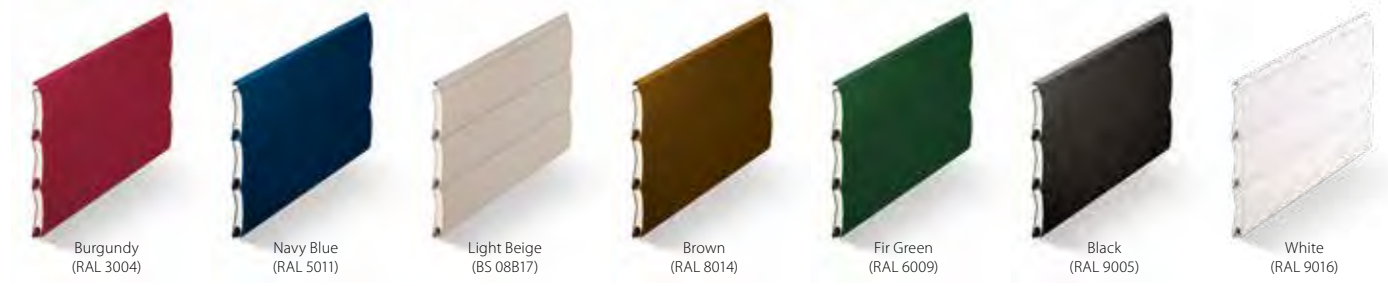

Colours.

This is where you can truly create your ideal garage door. Available in any RAL colour or BS colour, SeceuroGlide Roller garage Doors provide the opportunity to match your door to your windows, front door or even your car! Here are some of our most popular finishes, including our metallic colours.

Traditional YR