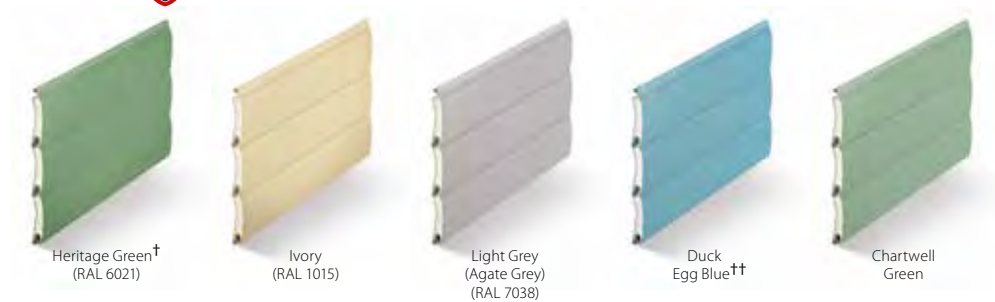

Heritage YR